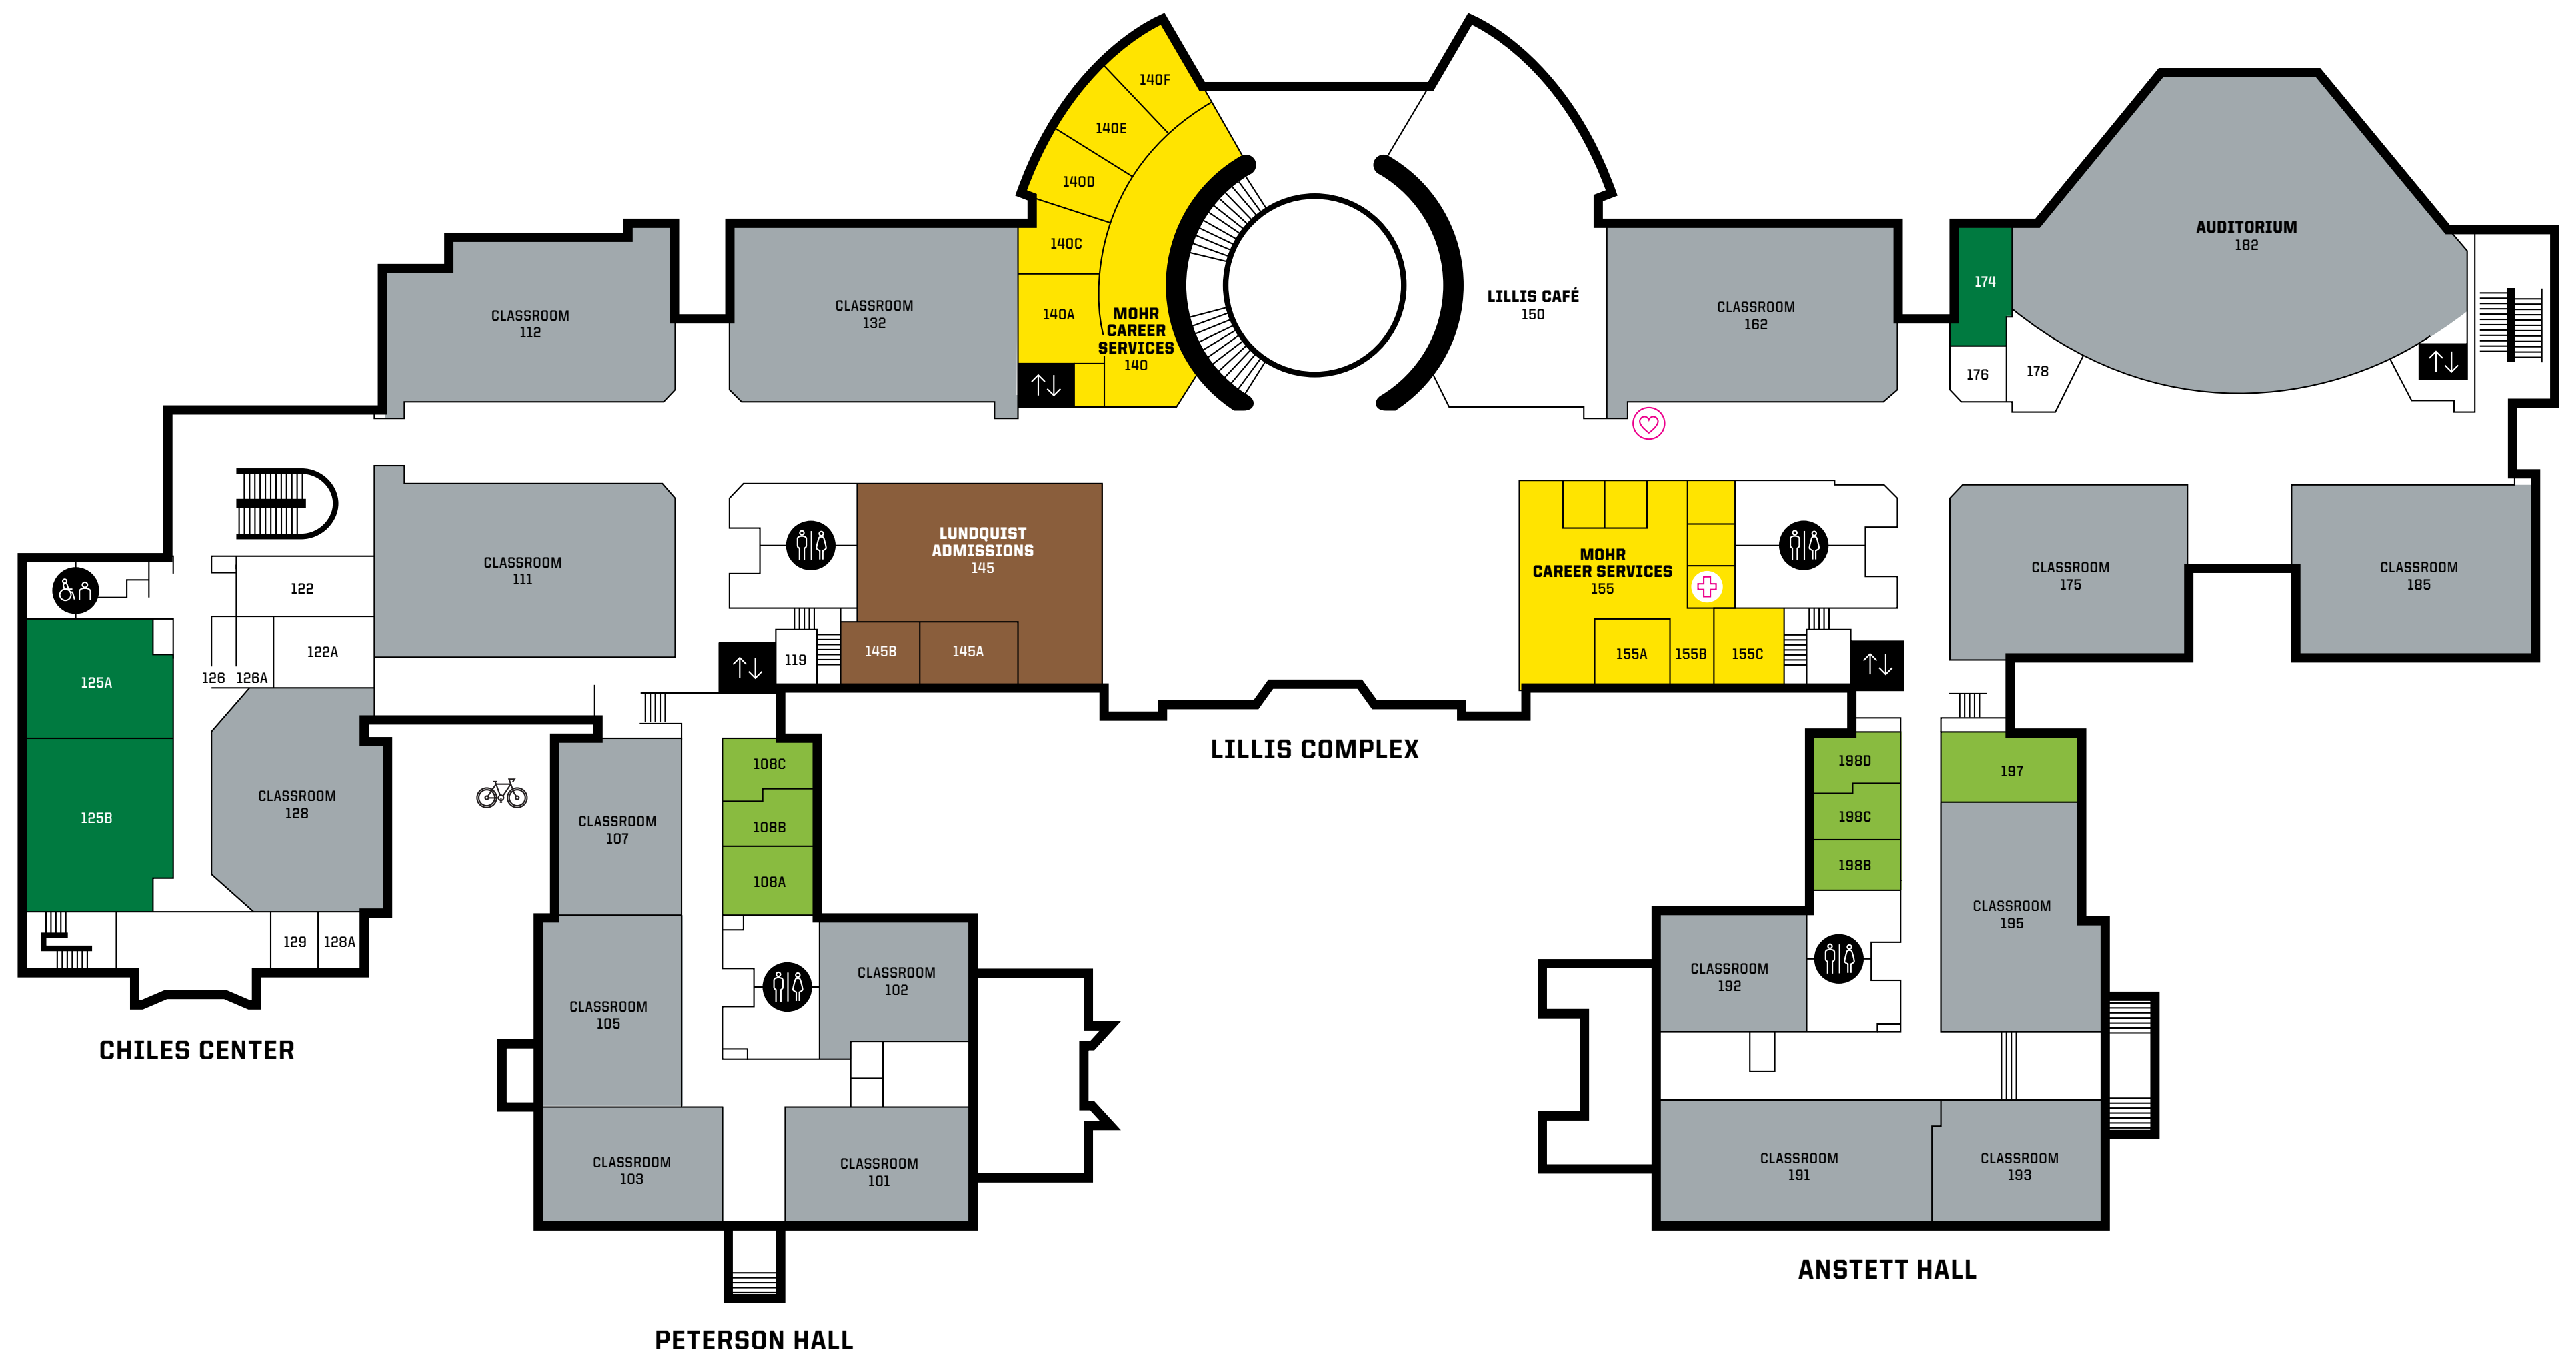

LILLIS BUSINESS COMPLEX

FLOOR 1

	CLASSROOMS	FACULTY OFFICES	MOHR CAREER SERVICES
	CONFERENCE AND STUDY ROOMS	LUNDQUIST ADMISSIONS	

RESTROOMS	ELEVATORS	AN AUTOMATED EXTERNAL DEFIBRILLATOR (AED) IS LOCATED ON THE FIRST FLOOR OUTSIDE THE LILLIS CAFÉ AND ON THE THIRD FLOOR OUTSIDE 350 LILLIS
ALL-GENDER RESTROOMS	FIRST AID KIT	