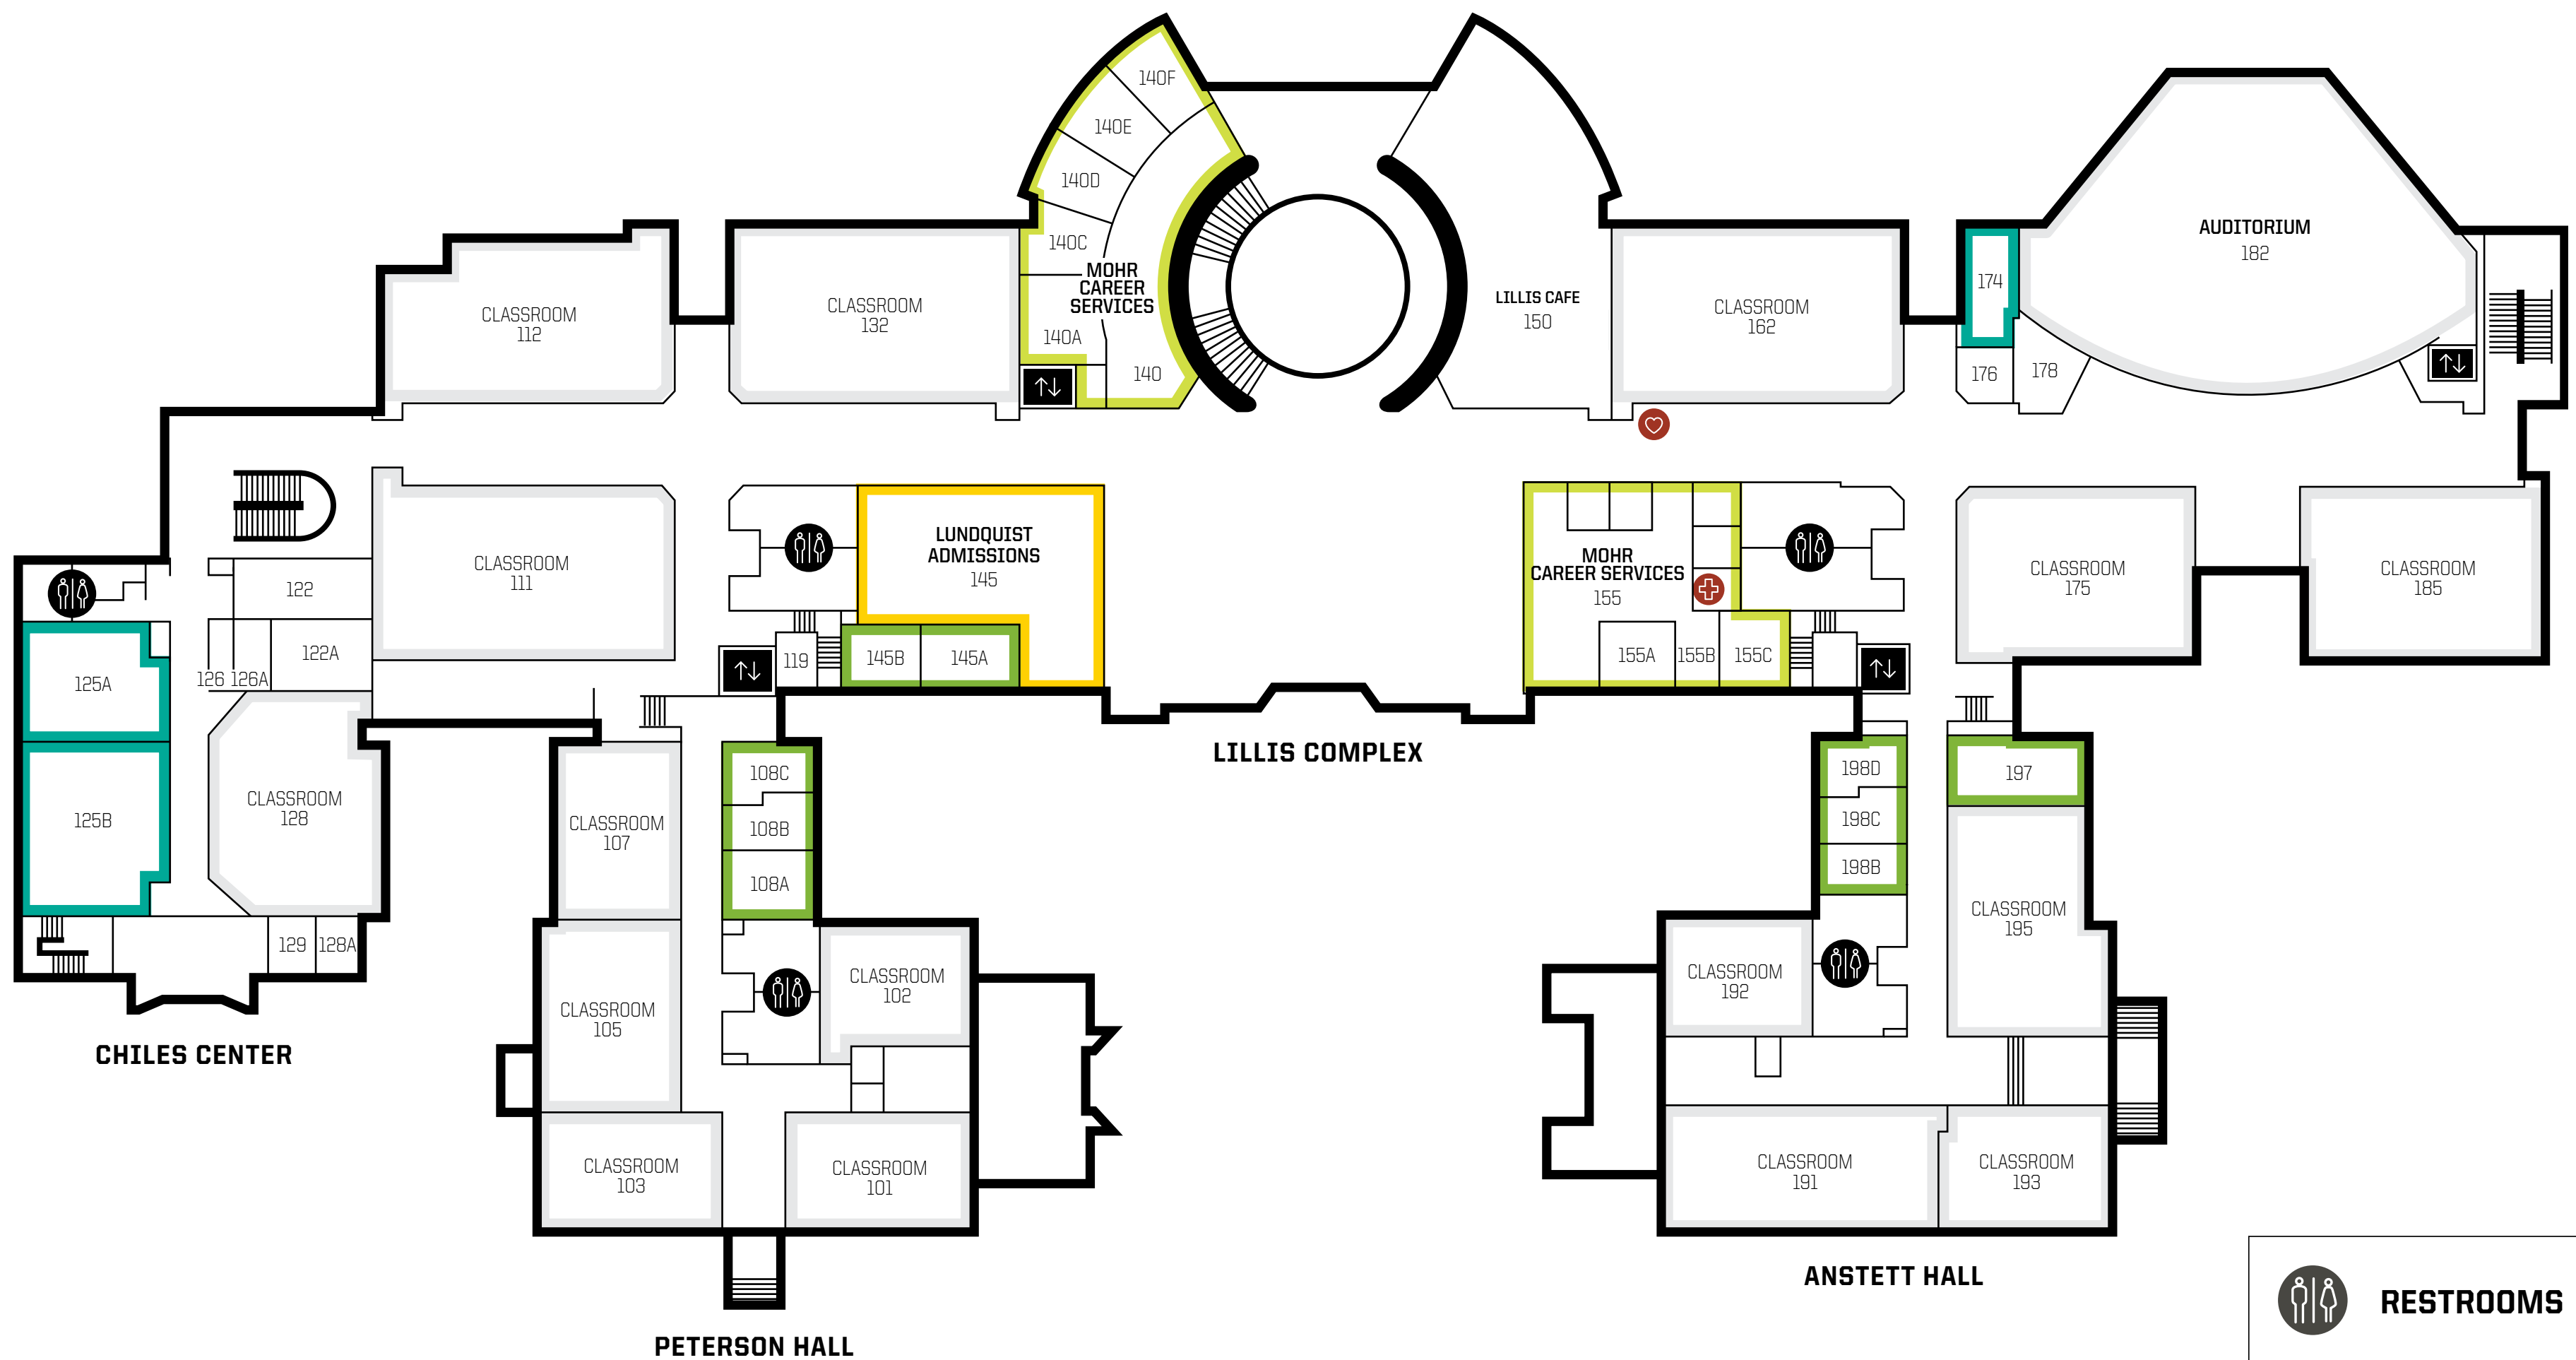

# 1

- CLASSROOMS
- CONFERENCE AND STUDY ROOMS
- FACULTY OFFICES
- MOHR CAREER SERVICES
- LUNDQUIST ADMISSIONS

- RESTROOMS
- ELEVATORS
- FIRST AID KIT
- THE AUTOMATED EXTERNAL DEFIBRILLATOR (AED) IS LOCATED ON THE FIRST FLOOR OUTSIDE THE LILLIS CAFE