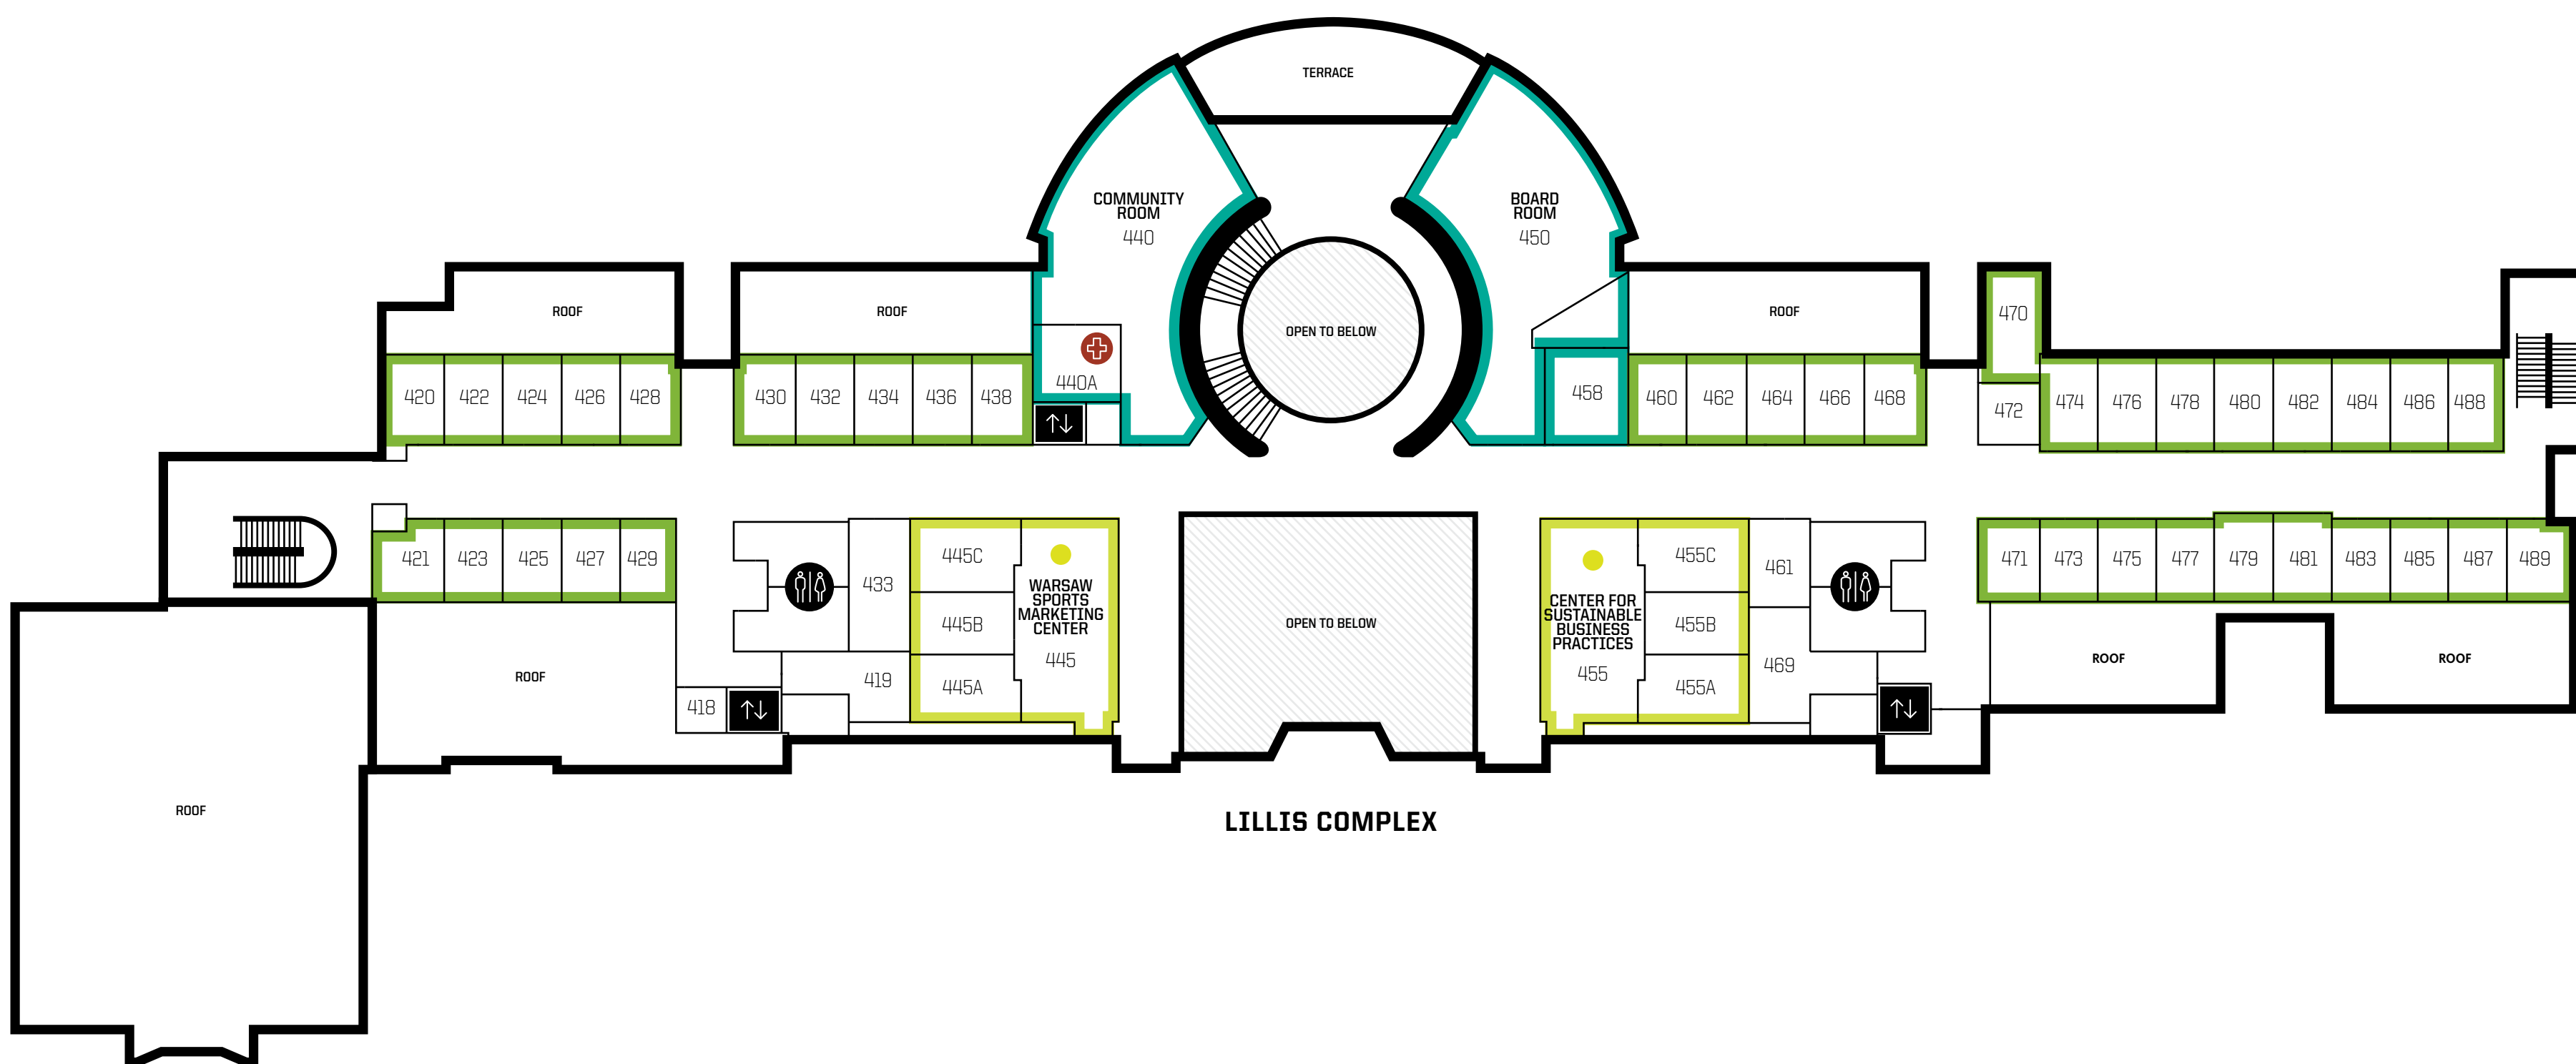

LUNDQUIST COLLEGE OF BUSINESS

CENTERS AND DEPARTMENTS

CONFERENCE AND STUDY ROOMS

FACULTY OFFICES

4

LILLIS COMPLEX

 **RESTROOMS**

 **ELEVATORS**

 **FIRST AID KIT**

 THE AUTOMATED EXTERNAL DEFIBRILLATOR (AED) IS LOCATED ON THE FIRST FLOOR OUTSIDE THE LILLIS CAFE