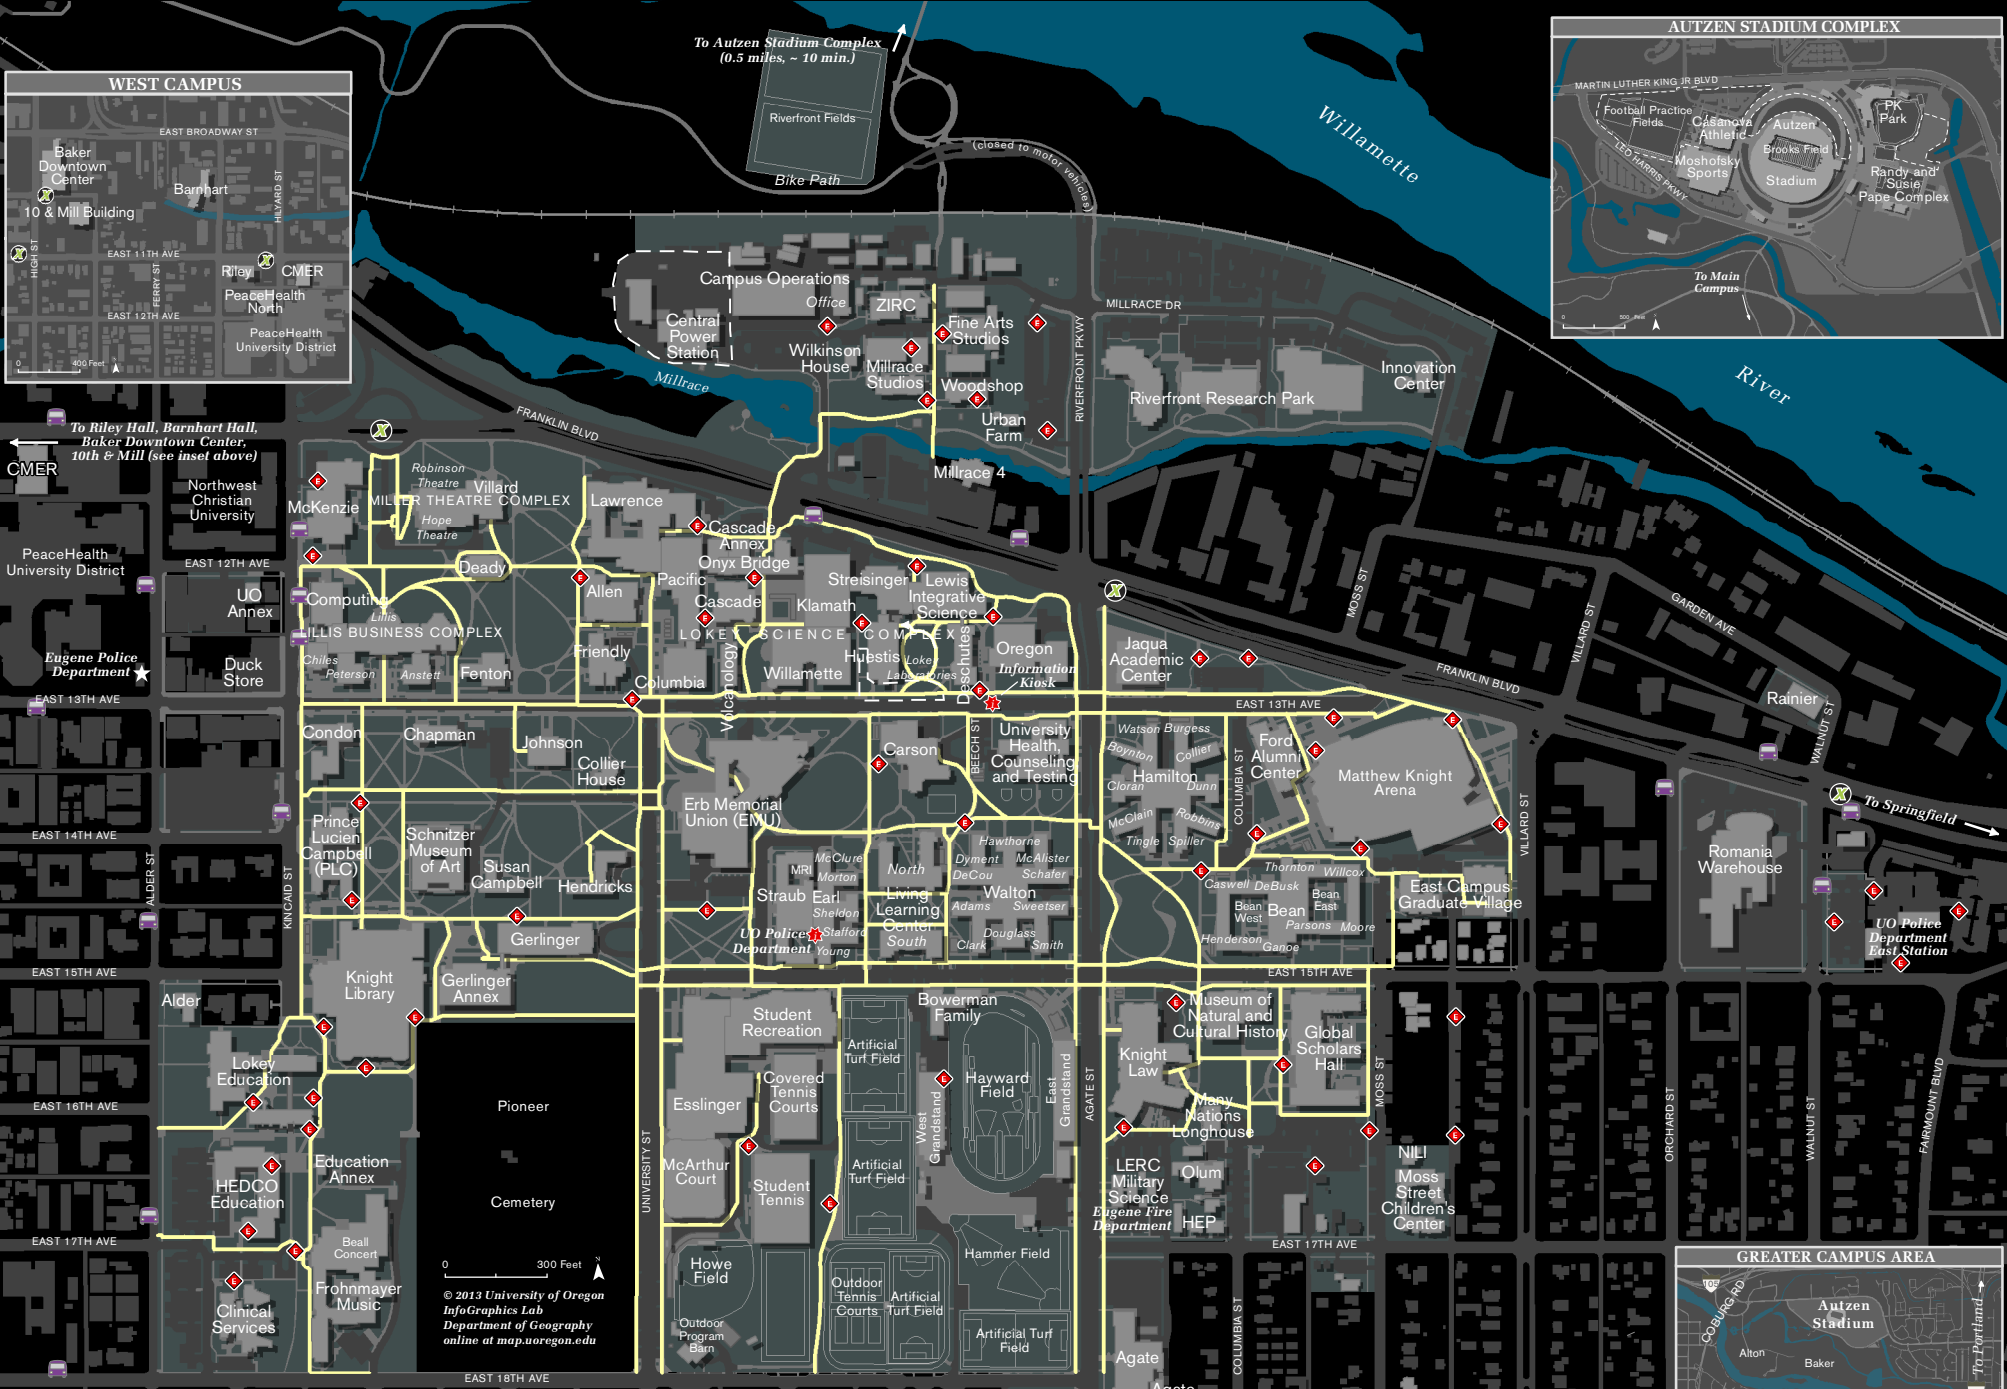

To Riley Hall, Barnhart Hall, Baker Downtown Center, 10th & Mill (see inset above)

To Autzen Stadium Complex (0.5 miles, ~ 10 min.)

To Springfield

To EC Cares

Campus at Night
 Lighted Walks and Emergency Callboxes
 UNIVERSITY OF OREGON
 EUGENE

- Lighted Walkway
- LTD Bus Stop
- ◆ Emergency Callbox
- ⓧ EmX Station
- Construction Zone
- P Parking Lot

© 2013 University of Oregon
 InfoGraphics Lab
 Department of Geography
 online at map.uoregon.edu