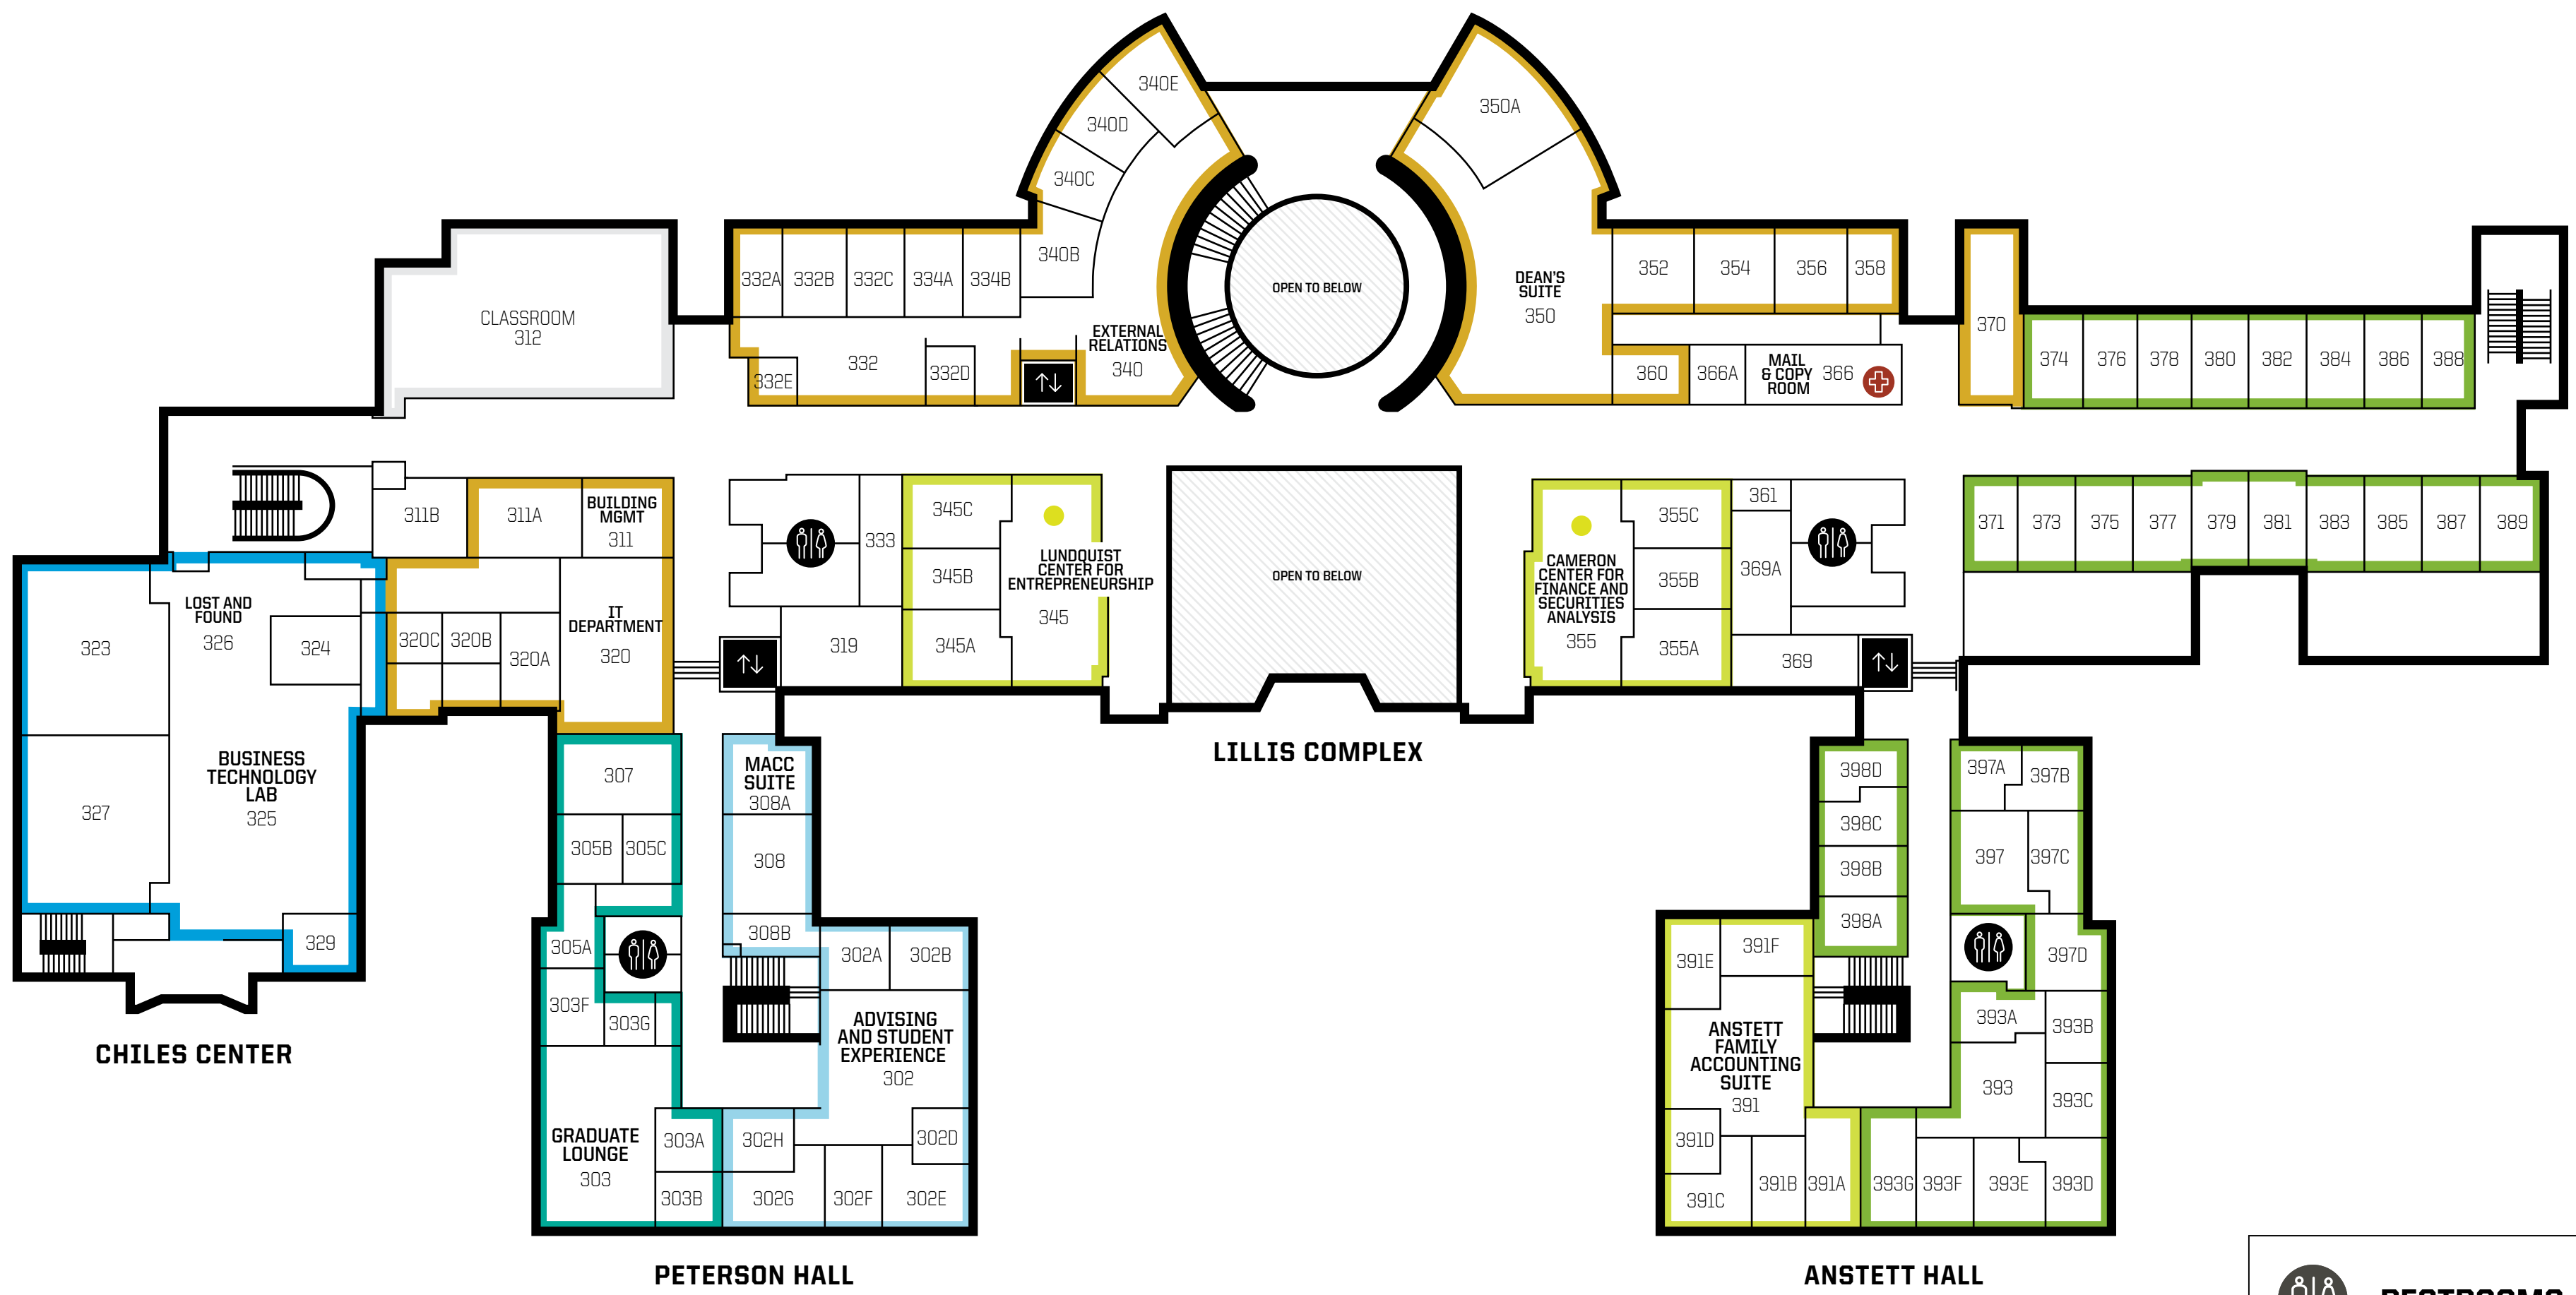

LUNDQUIST COLLEGE OF BUSINESS

3

-  ADMIN OFFICES
-  CENTERS AND DEPARTMENTS
-  CLASSROOMS
-  COMPUTER LAB
-  CONFERENCE AND STUDY ROOMS
-  FACULTY OFFICES
-  PROGRAMS

-  RESTROOMS
-  ELEVATORS
-  FIRST AID KIT
-  THE AUTOMATED EXTERNAL DEFIBRILLATOR (AED) IS LOCATED ON THE FIRST FLOOR OUTSIDE THE LILLIS CAFE